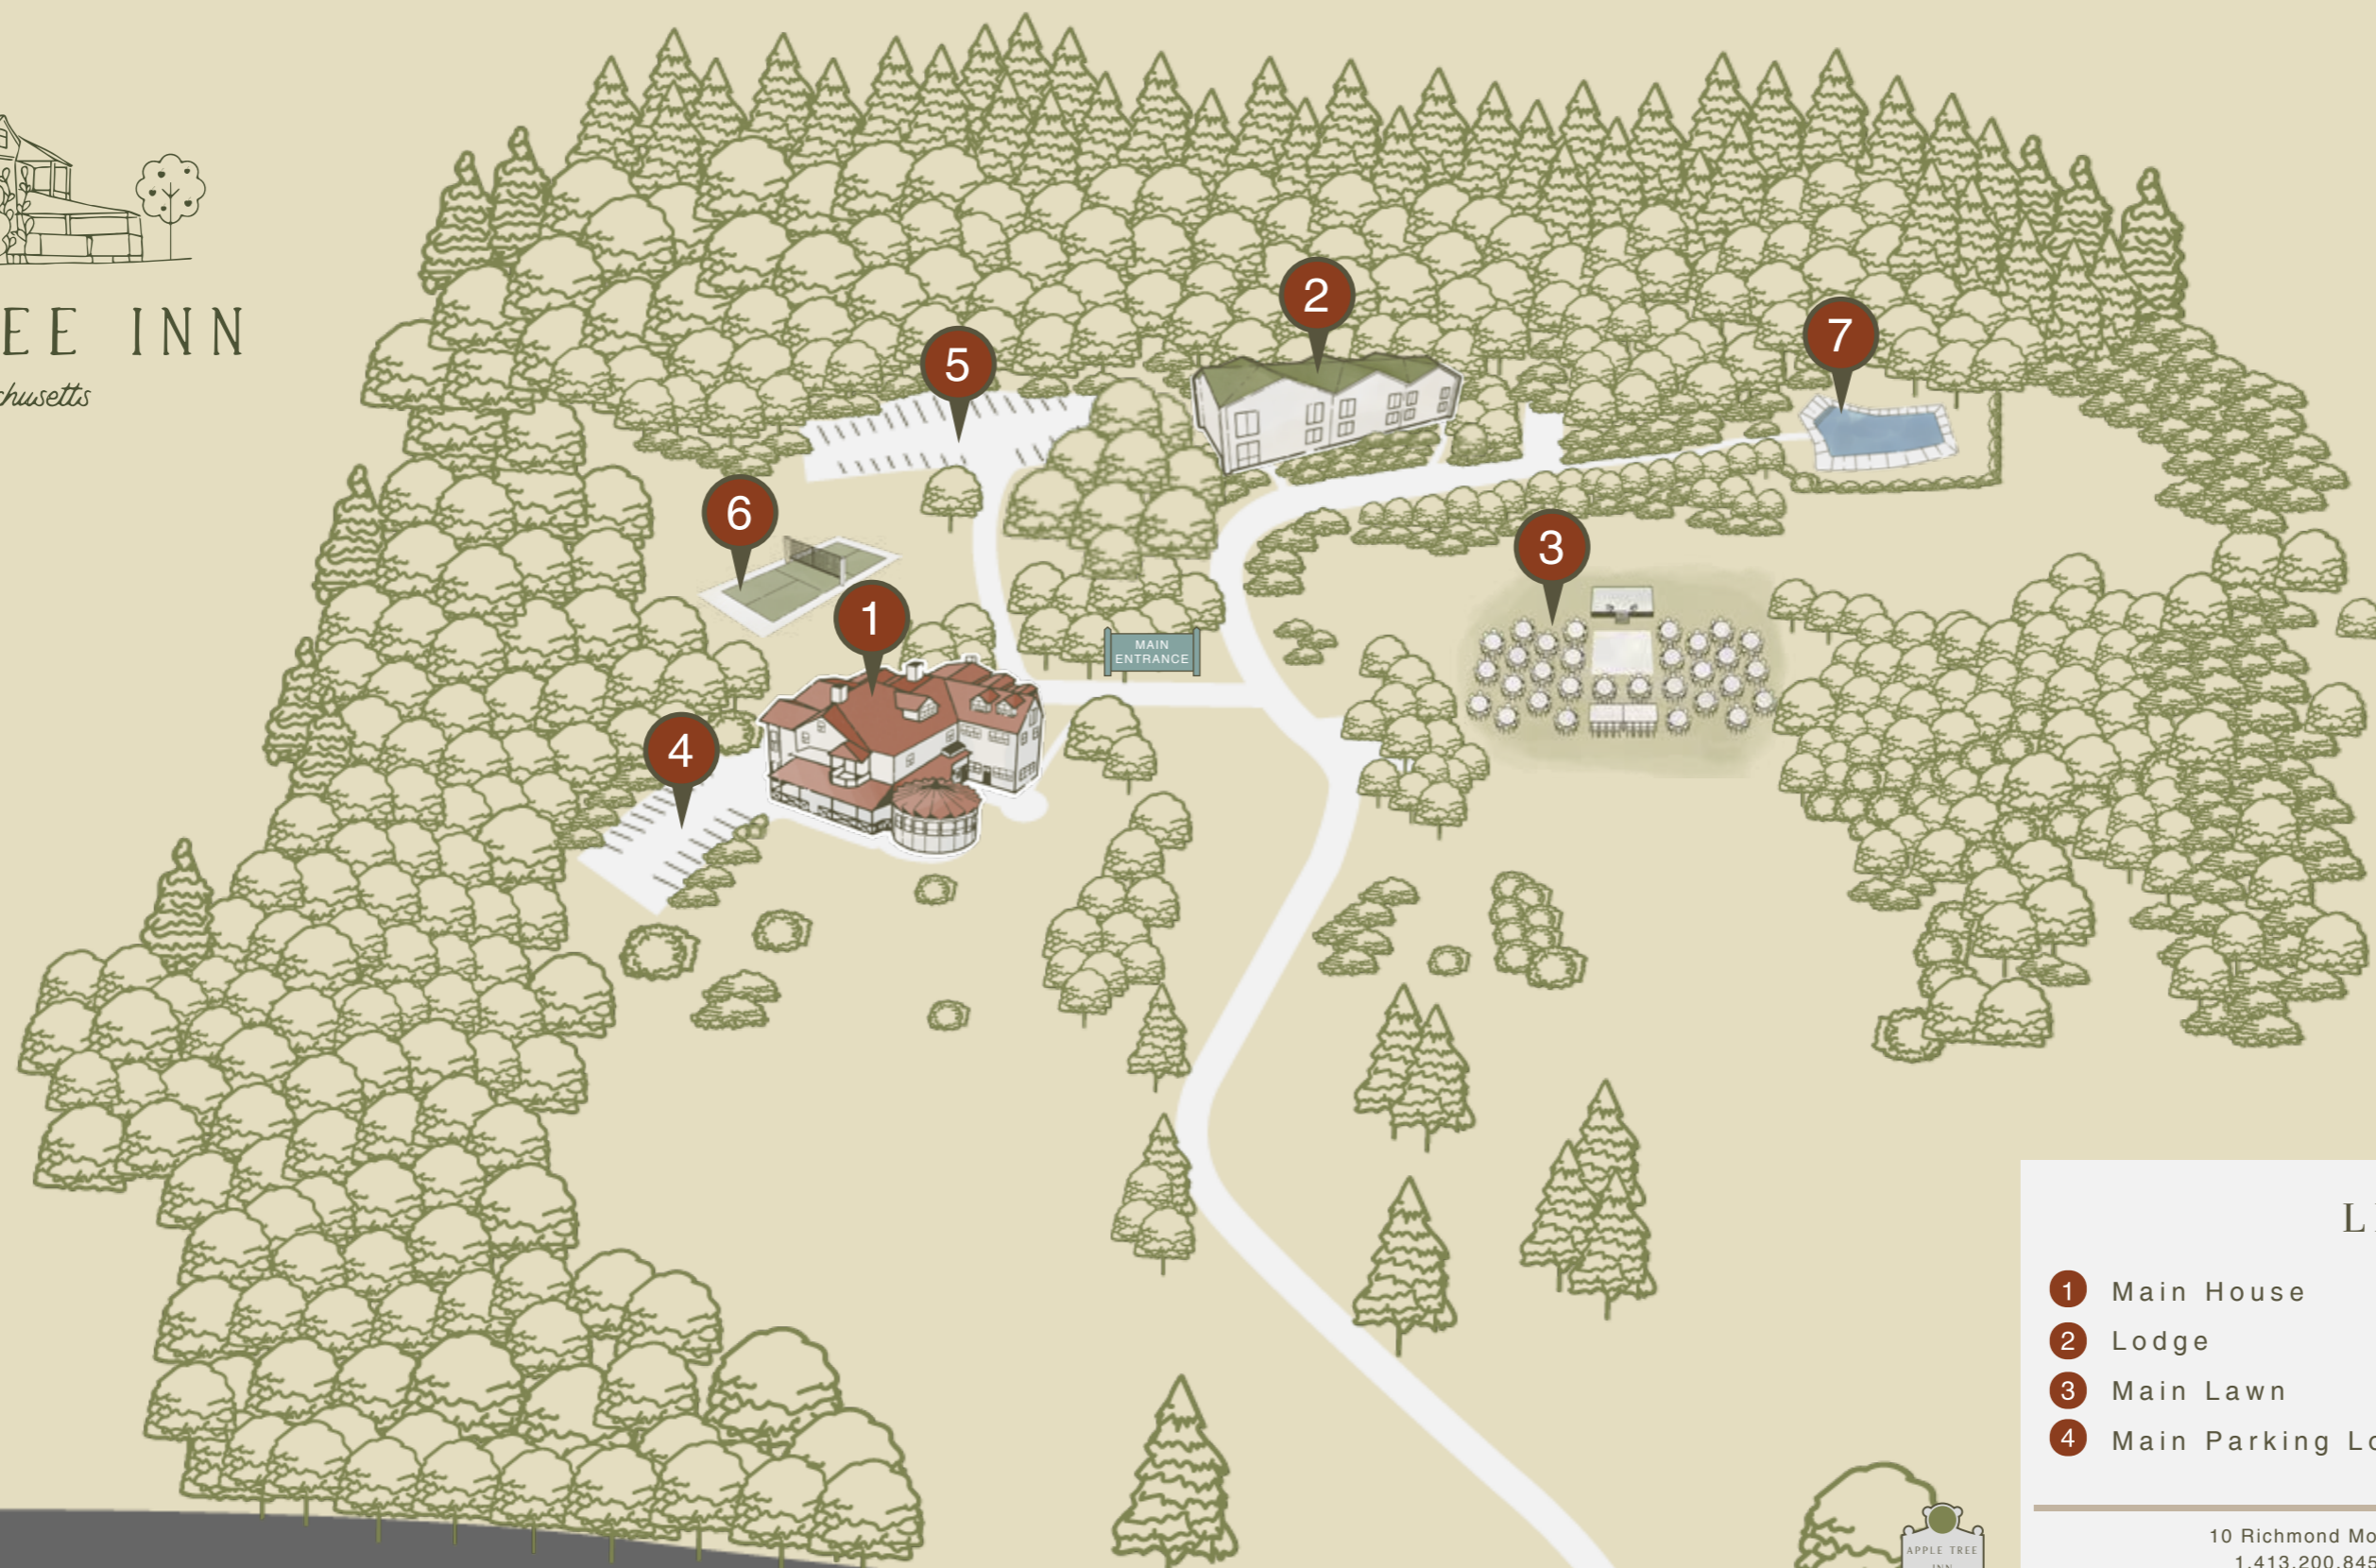

# APPLE TREE INN

*Lenox, Massachusetts*

**LEGEND**

1 Main House	5 Upper Parking Lot
2 Lodge	6 Tennis Court
3 Main Lawn	7 Poolside
4 Main Parking Lot	

---

10 Richmond Mountain Road, Lenox MA 01240  
1.413.200.8456 | www.AppleTreeInn.com

← TO KRIPALU CENTER

10 RICHMOND MOUNTAIN ROAD

TO TANGLEWOOD →